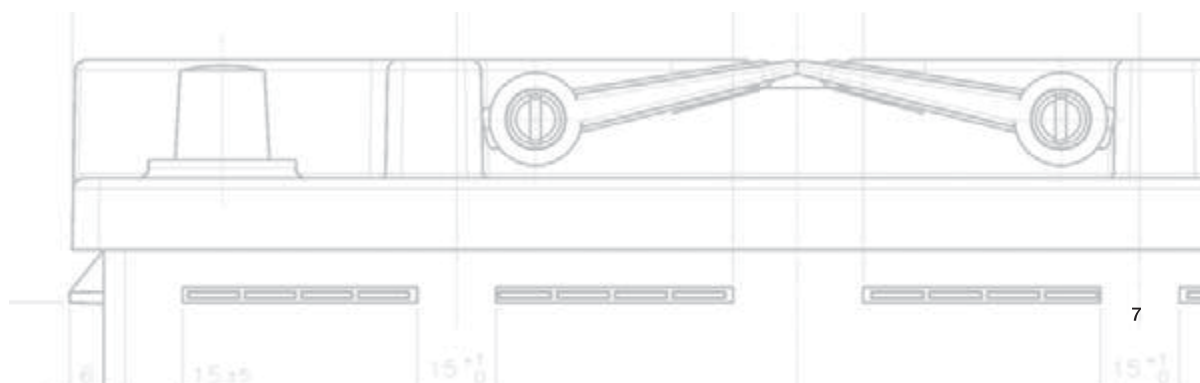

Index *Sommaire* Inhaltsverzeichnis *Índice* Сборник

OVERVIEW OF THE RANGE WITH TECHNICAL DATA
PROGRAMME DES BATTERIES AVEC CARACTÉRISTIQUES TECHNIQUES
TYPENLISTE MIT TECHNISCHEM DATEN
PROGRAMA DE BATERÍAS CON SUS CARACTERÍSTICAS TÉCNICAS
СЕРИИ И ХАРАКТЕРИСТИКИ АККУМУЛЯТОРОВ

8

LAYOUT, TERMINAL AND HOLD DOWN
SCHÉMA, BORNE ET FIXATION
SCHALTUNG, POLTYP UND BODENLEISTEN
ESQUEMA, POLO Y TIPO DE ENVASE
СХЕМА, КЛЕММА И ЗАЖИМ

19

CROSS REFERENCE LIST
TABLEAU D'ÉQUIVALENCES
UMSCHLÜSSELUNGSLISTE
TABLA DE CRUCE DE REFERENCIAS
ТАБЛИЦА СРАВНЕНИЯ

20

APPLICATION LIST PER MARK AND MODEL CARS AND LIGHT COMMERCIAL VEHICLES
LISTE D'APPLICATIONS PAR MARQUE ET MODÈLE VL ET UTILITAIRES
ZUORDNUNGSLISTE PER MARKE UND MODELL PKW UND KLEINTTRANSPORTER
APLICACIÓN POR MARCA Y MODELO AUTOMÓVILES Y VEHÍCULOS LIGEROS
ТАБЛИЦА СООТВЕТВИЯ ТИПОВ АККУМУЛЯТОРНЫХ БАТАРЕЙ ПО МАРКАМ И
МОДЕЛЯМ ЛЕГКОВЫХ АВТОМОБИЛЕЙ

21

SHORT CODE

224